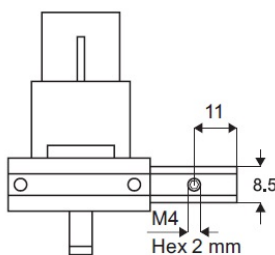

Striker f/lock NO. 2740